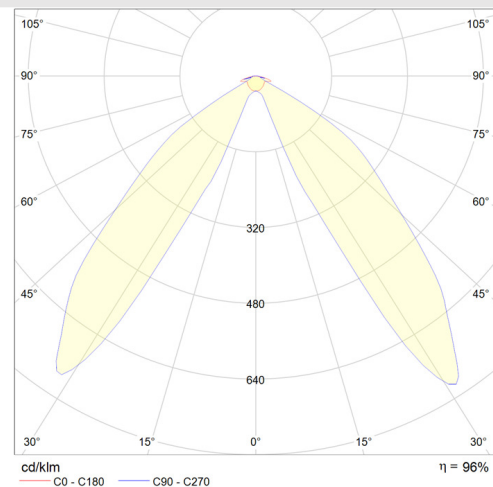

Asymmetric Diffuser

IP20

LED Design | Made In Finland

LIVAL