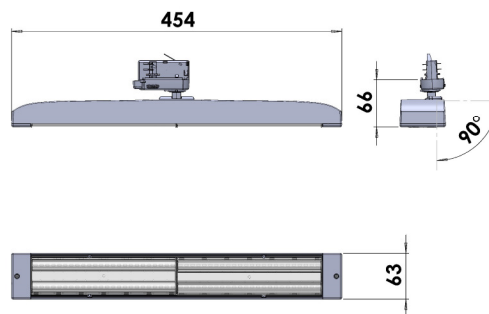

# SCOPE

\* Ideal for general lighting and wall washing for retail applications

Input Power	LED-Module *TCI LM415/44R96	Installation Type	Material	Warranty	Diffuser Types	Luminaire Color
220 – 240V	CRI 80+ 3000K, 4000K	Nordic Aluminium 3- & 1- phase tracks	Powder Painted Extruded Aluminium	50 000h	Opal, Direct & Asymmetric	White (RAL 9016) Black (RAL 9005)

### Product Dimensions: