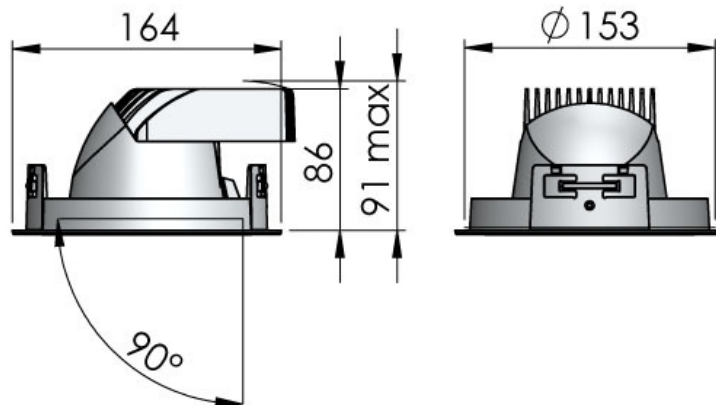

MINI LEAN DL

- High Efficient Downlight – Tilts 90° & Turns 355°
 - 1-10V, Push Dim & DALI compatible

MINI LEAN DL

Input Power	LED-Module *Citizen 6-Gen	Color Consistency	Installation Type	Material	Warranty	Beam Angles	Luminaire Color
220 – 240V	CRI 80+ 3000K, 4000K, 5000K	2-Step MacAdam	Recessed, ceiling mounted luminaire	Powder Painted Die-Cast Aluminum	50 000h	1206 COB: S 15°	White (RAL 9016)
	CRI 90+ 2700K B.BBL, 3000K B.BBL, 3500K B.BBL, 4000K					NFL 20°	Silver (Ca. RAL 9006)
	FL 30°					Black (RAL 9005)	
						WFL 50°	

Output Current / Module Wattage / System Wattage:	LED Module: Citizen CLU038-1206 6-Gen – COB luminous flux:					Power: 300mA – 900mA	
	CRI 80+ 3 000K	CRI 80+ 4 000K	CRI 80+ 5 000K	CRI 90+ 2 700K Below BBL	CRI 90+ 3 000K Below BBL	CRI 90+ 3 500K Below BBL	CRI 90+ 4 000K
450mA / 15W / 17W	2 425Lm	2 500Lm	2 525Lm	1 900Lm	1 975Lm	2 000Lm	2 125Lm
650mA / 23W / 25W	3 350Lm	3 450Lm	3 475Lm	2 625Lm	2 725Lm	2 750Lm	2 925Lm
900mA / 32W / 35W	4 300Lm	4 425Lm	4 475Lm	3 375Lm	3 500Lm	3 550Lm	3 750Lm