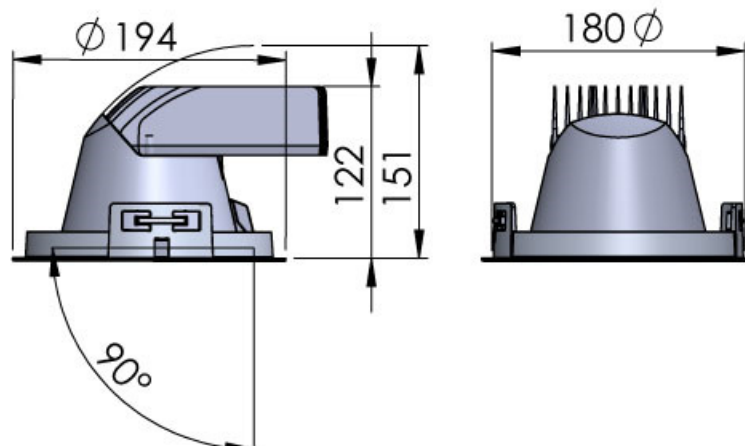

LEAN DOWNLIGHT

Input Power	LED-Module *Citizen 6-Gen	Colour Consistency	Installation Type	Material	Warranty	Beam Angles	Luminaire Color
110 – 130V	CRI 80+ 3000K, 4000K, 5000K	2-Step MacAdam	Recessed, Ceiling Mounted Luminarie	Powder Painted Die-Cast Aluminum	50 000h Or 5 Years	1206 COB/ 1212 COB: S 10°/20° NFL 24°/- FL 30°/40° WFL 50°/60°	White (RAL 9016)
220 – 240V	CRI 90+ 2700K B.BBL, 3000K B.BBL, 3500K B.BBL, 4000K						Silver (Ca. RAL 9006)
							Black (RAL 9005)

Output Current /
Module Wattage /
Luminaire Wattage:

LED Module: Citizen CLU038-1206 6Gen – COB luminous flux: Power: 300mA – 1200mA

	CRI 80+ 3 000K	CRI 80+ 4 000K	CRI 80+ 5 000K	CRI 90+ 2 700K Below BBL	CRI 90+ 3 000K Below BBL	CRI 90+ 3 500K Below BBL	CRI 90+ 4 000K
650mA / 23W / 25W	3 450Lm	3 525Lm	3 575Lm	2 700Lm	2 800Lm	2 850Lm	3000Lm
900mA / 33W / 35W	4 450Lm	4 575Lm	4 625Lm	3 500Lm	3 625Lm	3 675Lm	3 875Lm
1050mA / 39W / 43W	5 025Lm	5 150Lm	5 200Lm	3 925Lm	4 075Lm	4 150Lm	4 350Lm

LED Module: Citizen CLU048-1212 6Gen – COB luminous flux: Power: 300mA – 1400mA

	3 700Lm	3 800Lm	3 825Lm	2 900Lm	3 000Lm	3 050Lm	3 225Lm
650mA / 22W / 25W							
1050mA / 36W / 40W	5 625Lm	5 775Lm	5 850Lm	4 400Lm	4 575Lm	4 650Lm	4 900Lm
1400mA / 49W / 55W	7 050Lm	7 225Lm	7 325Lm	5 525Lm	5 750Lm	5 825Lm	6 125Lm

IP20

LED Design | Made In Finland

LIVAL