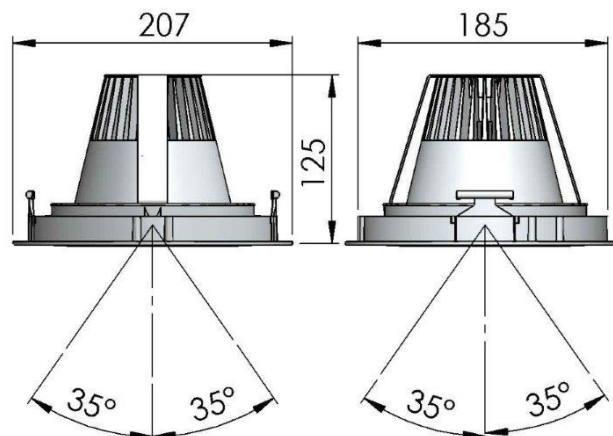

FIRST CIRCLE DL

Input Power	LED-Module *Citizen 6-Gen	Color Consistency	Installation Type	Material	Warranty	Beam Angles	Luminaire Color
110 – 130V	CRI 80+ 3000K, 4000K, 5000K	2-Step MadAdam	Recessed, Ceiling Mounted Luminarie	Powder Painted Die-Cast Aluminum	50 000h Or 5 Years (L80 B10)	1206 COB/ 1212 COB: S 10°/20° NFL 24°/- FL 30°/40° WFL 50°/60°	White (RAL 9016)
220 – 240V	CRI 90+ 2700K B.BBL, 3000K B.BBL, 3500K B.BBL, 4000K						Silver (Ca. RAL 9006)
							Black (RAL 9005)

Output Current /
Module Wattage /
Luminaire Wattage:

	LED Module: Citizen CLU038-1206 6Gen – COB luminous flux:						Power: 300mA – 1200mA
	CRI 80+ 3 000K	CRI 80+ 4 000K	CRI 80+ 5 000K	CRI 90+ 2 700K Below BBL	CRI 90+ 3 000K Below BBL	CRI 90+ 3 500K Below BBL	CRI 90+ 4 000K
650mA / 23W / 25W	3 450Lm	3 525Lm	3 575Lm	2 700Lm	2 800Lm	2 850Lm	3000Lm
900mA / 33W / 35W	4 450Lm	4 575Lm	4 625Lm	3 500Lm	3 625Lm	3 675Lm	3 875Lm
1050mA / 39W / 43W	5 025Lm	5 150Lm	5 200Lm	3 925Lm	4 075Lm	4 150Lm	4 350Lm

	LED Module: Citizen CLU048-1212 6Gen – COB luminous flux:						Power: 300mA – 1200mA
	CRI 80+ 3 000K	CRI 80+ 4 000K	CRI 80+ 5 000K	CRI 90+ 2 700K Below BBL	CRI 90+ 3 000K Below BBL	CRI 90+ 3 500K Below BBL	CRI 90+ 4 000K
650mA / 22W / 25W	3 700Lm	3 800Lm	3 825Lm	2 900Lm	3 000Lm	3 050Lm	3 225Lm
1050mA / 36W / 40W	5 625Lm	5 775Lm	5 850Lm	4 400Lm	4 575Lm	4 650Lm	4 900Lm
1400mA / 49W / 55W	7 050Lm	7 225Lm	7 325Lm	5 525Lm	5 750Lm	5 825Lm	6 125Lm

*LED-Module efficacy
– Up to 170Lm/W

IP20

LED Design | Made In Finland

LIVAL