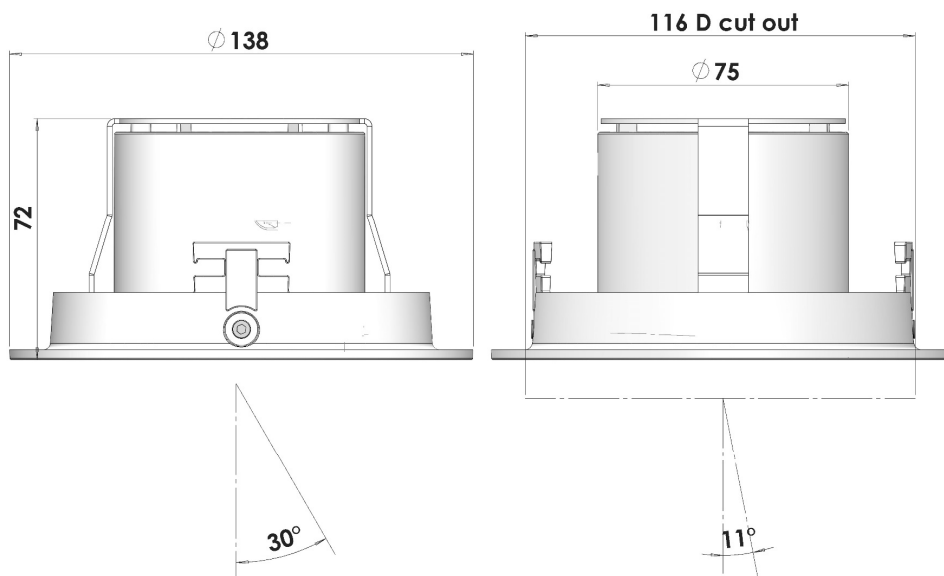

IP20

CASA Circle dimensions  
LED Design | Made In Finland

**LIVAL**