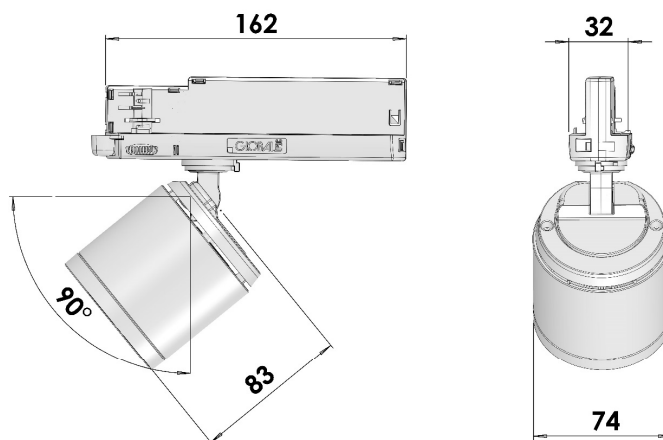

GA-017 CASA

- Lival innovation – ECG fitted inside the adapter
- Good light in small form factor – no separate housing part

GA-017 CASA

Input Power	CRI & CCT Options	Cooling	Installation Type	Material	Warranty	Beam Angles	Luminaire Color
220 – 240V	CRI 80+ 3000K, 4000K, 5000K CRI 90+ 2700K B.BBL, 3000K B.BBL, 3500K B.BBL, 4000K	Passive Cooling	NoA & Most 3-phase Tracks	Powder Painted Die-Cast Aluminum	50 000h Or 5 Years	1206 COB: S 15° NFL 21° FL 32° WFL 46°	White (RAL 9016) Silver (Ca. RAL 9006) Black (RAL 9005)

LED Module: Citizen CLU038-1206 5Gen – COB Luminous flux:

Output Current /
Module Wattage /
System Wattage:

	CRI 80+ 3 000K	CRI 80+ 4 000K	CRI 80+ 5 000K	CRI 90+ 2 700K Below BBL	CRI 90+ 3 000K Below BBL	CRI 90+ 3 500K Below BBL	CRI 90+ 4 000K
500mA / 17W / 18W	2 625Lm	2 725Lm	2 775Lm	1 975Lm	2 050Lm	2 100Lm	2 225Lm
550mA / 19W / 21W	2 850Lm	2 950Lm	2 975Lm	2 150Lm	2 250Lm	2 300Lm	2 425Lm
600mA / 21W / 23W	3 075Lm	3 175Lm	3 200Lm	2 300Lm	2 400Lm	2 450Lm	2 575Lm
650mA / 23W / 25W	3 275Lm	3 375Lm	3 425Lm	2 475Lm	2 575Lm	2 725Lm	2 775Lm